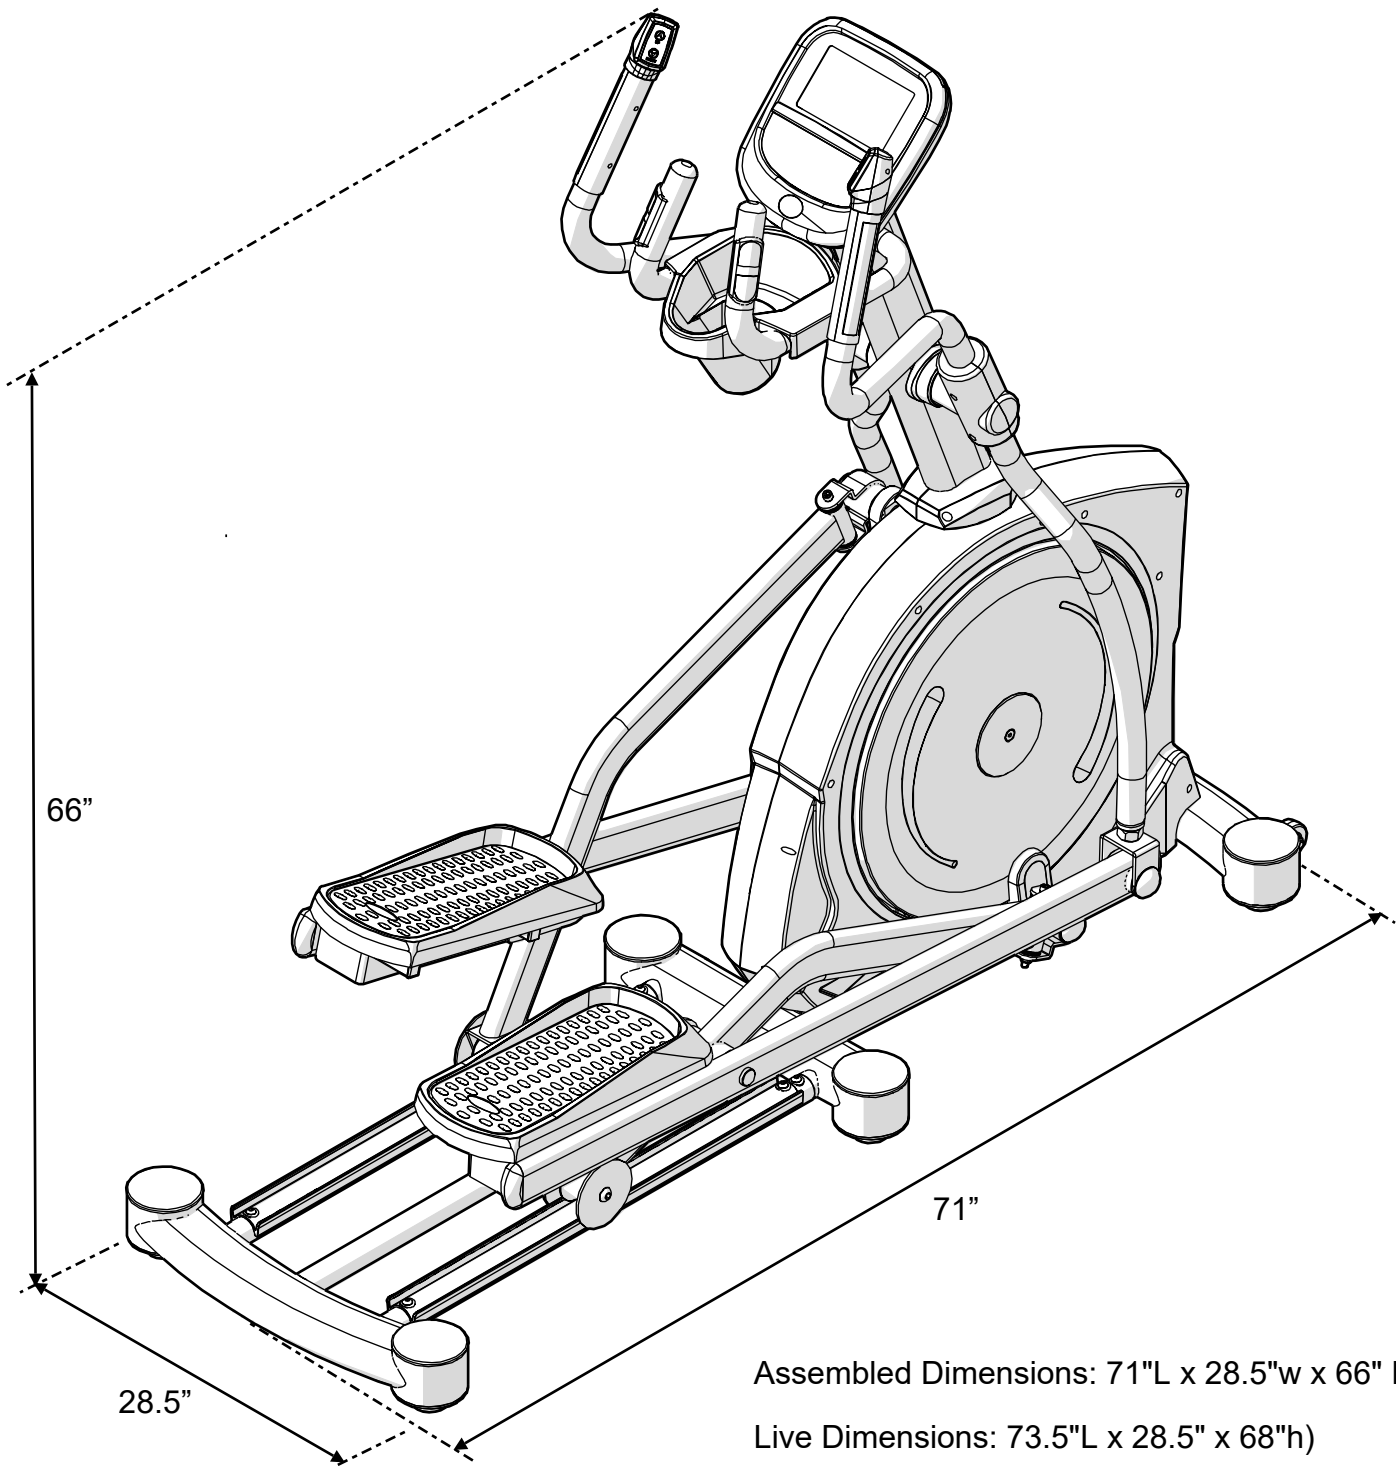

BODYCRAFT

ECT400g/ ECT500g Elliptical Cross Trainer

Product Dimensions

Assembled Dimensions: 71"L x 28.5"w x 66" H

Live Dimensions: 73.5"L x 28.5" x 68"h)