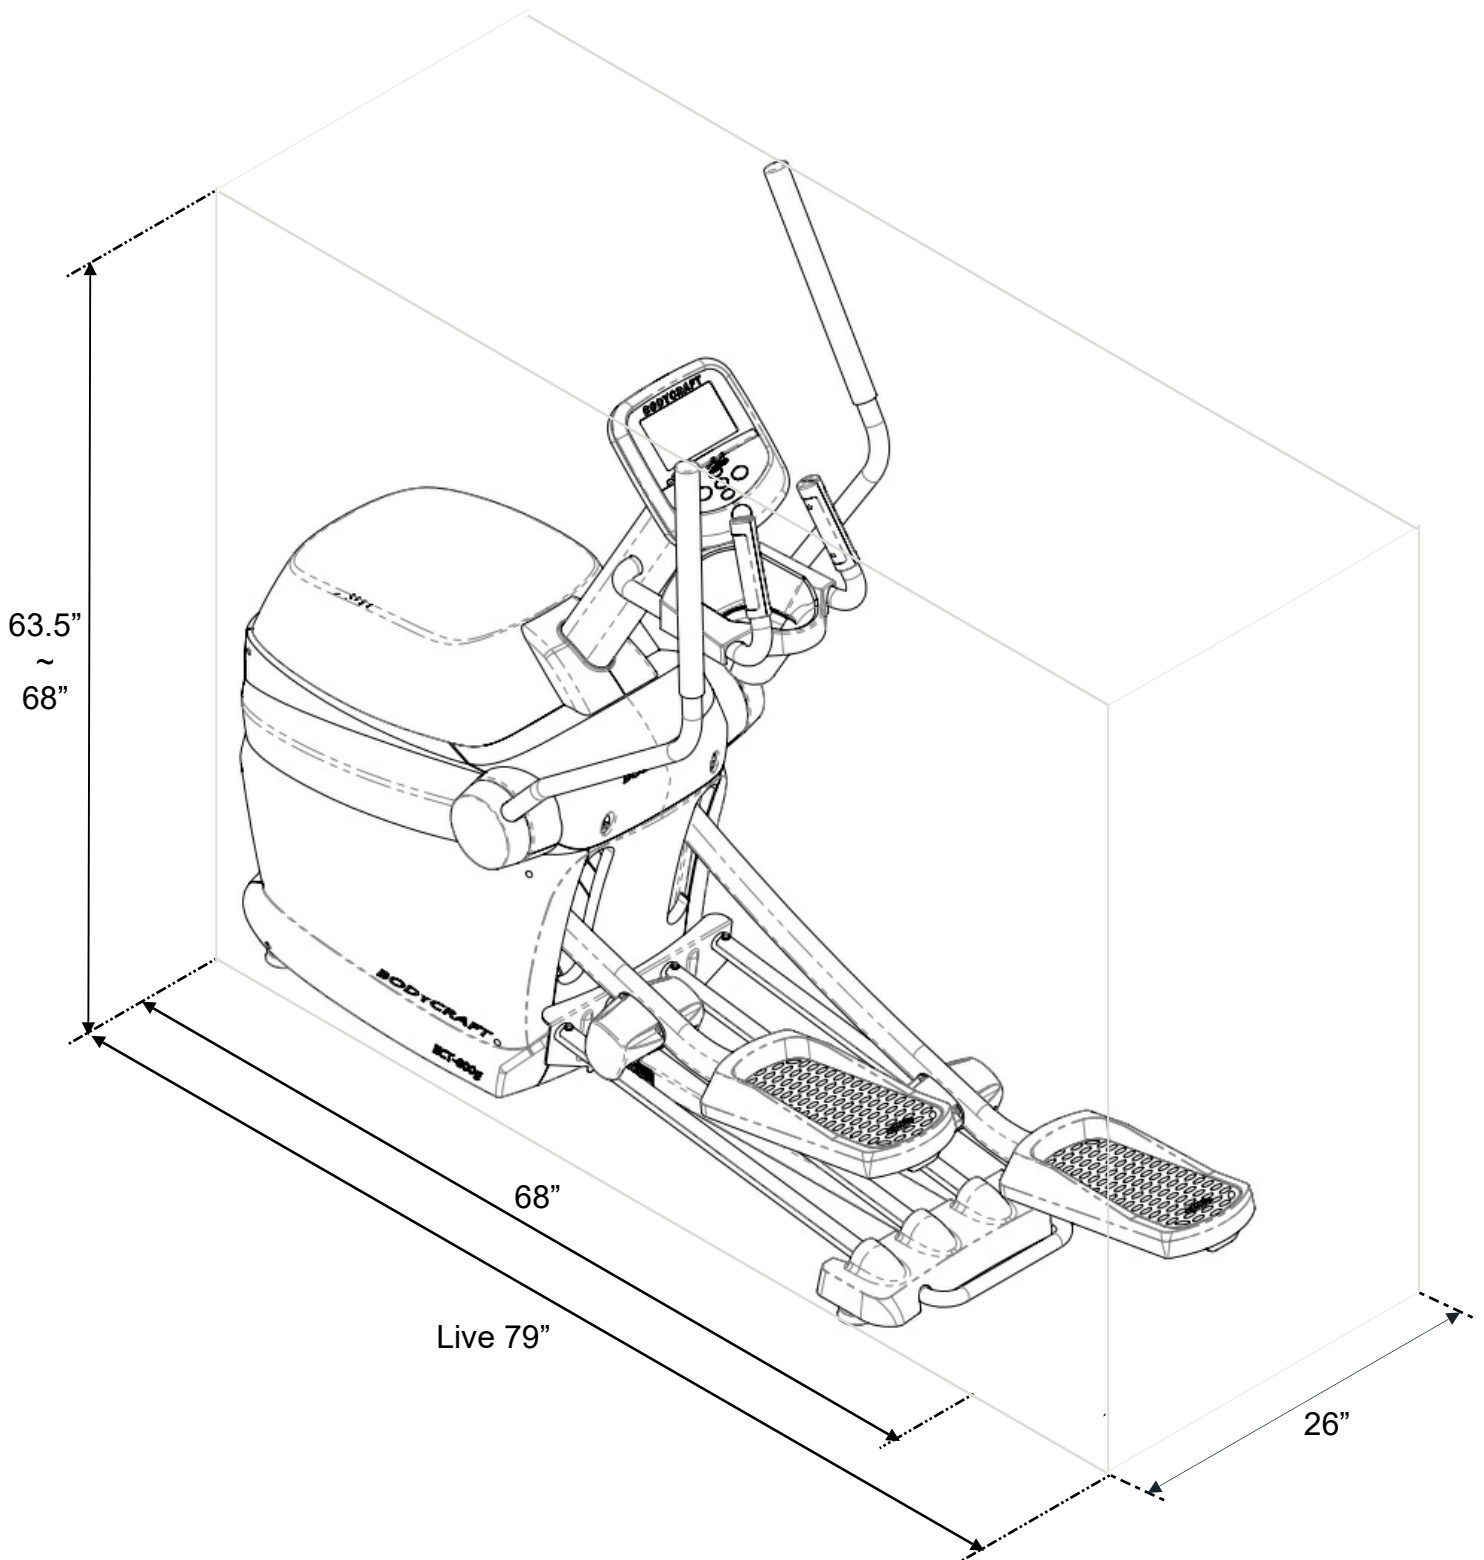

# BODYCRAFT

## ECT800g-EC80

### Product Dimensions

Assembled Dimensions: 68"L x 26"W x 63.5"H

Live Dimensions: 79"L x 26"W x 68"H