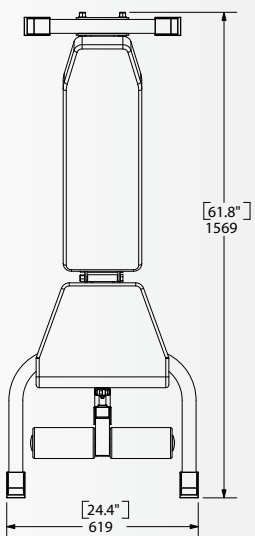

BODYCRAFT

F602 Deluxe F/I/D Dumbbell Bench

Deluxe F/I/D Dumbbell Bench Model F602

Easiest-to-adjust dumbbell bench around. Seven different positions from decline to flat to incline. Extremely solid and stable.

- Accepts attachments.
- 2" x 3" steel construction.
- 2" thick, extra high density foam covered in black vinyl, with upholstered back covers.
- Complete Lifetime Warranty on all parts.

Dimension: 24.4" W x 61.8" L x 19.5" H (Minimum)

Optional F610
Arm Curl Attachment

Optional F611
Leg Extensions / Curl

Bodycraft™ is a division of Recreation Supply, Inc. P.O. Box 181 Sunbury, OH 43074
Phone 800-990-5556 Fax:740-965-2449 www.bodycraft.com