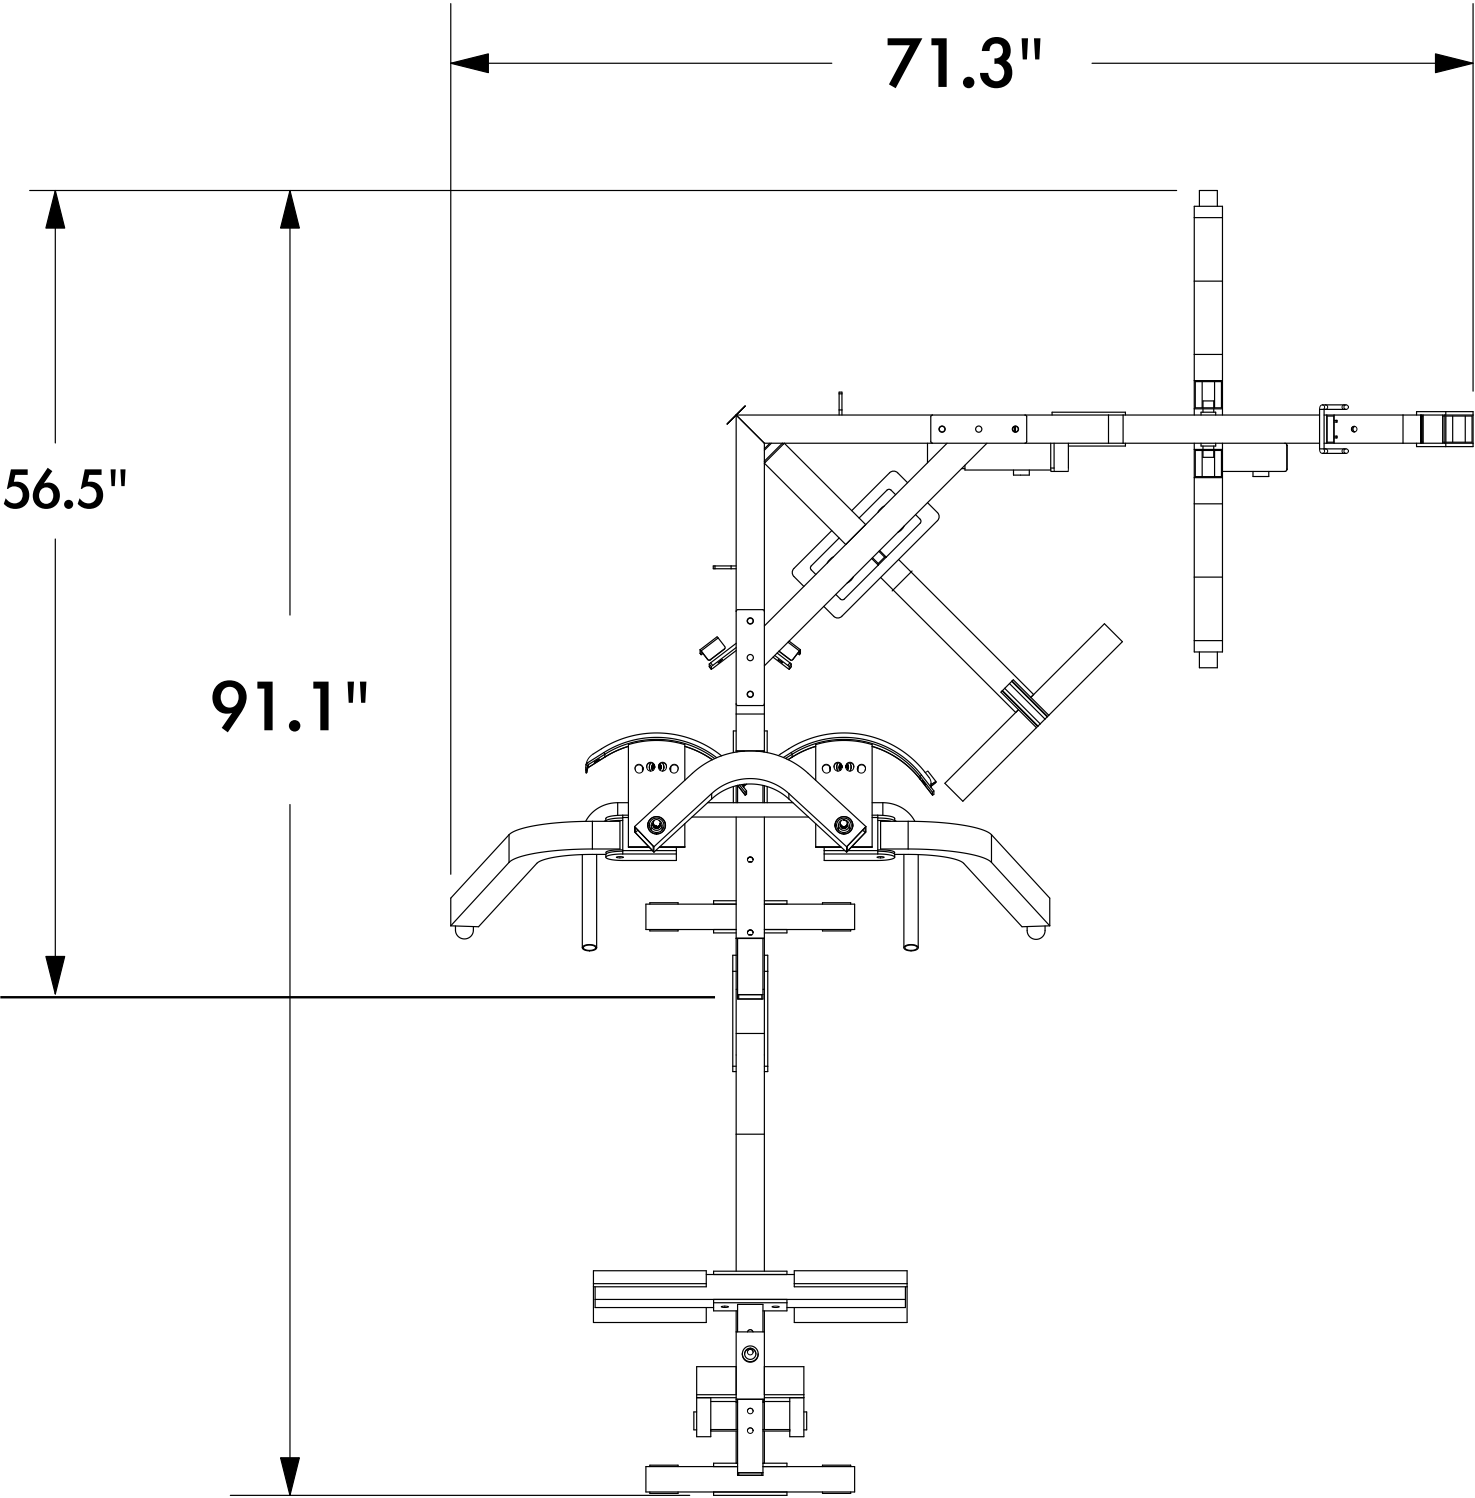

Galena Pro

Ver. BCG-446p / 6850

Dimensions:

71.3" W x 56.5 L x 81.75" H

71.3" W x 91.1" L x 81.75" H with Leg Press Option