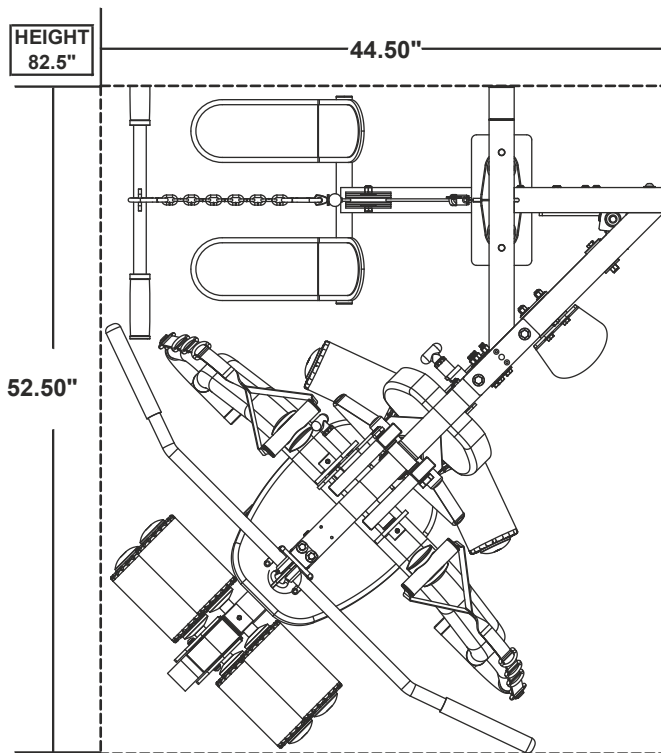

GL Base Gym Dimensions

GL with Leg Press Option Dimensions

Floor Space: 44.5" X 52.5" X 82.5"

With Optional Leg press: 64.5" x 77" x 82.5"