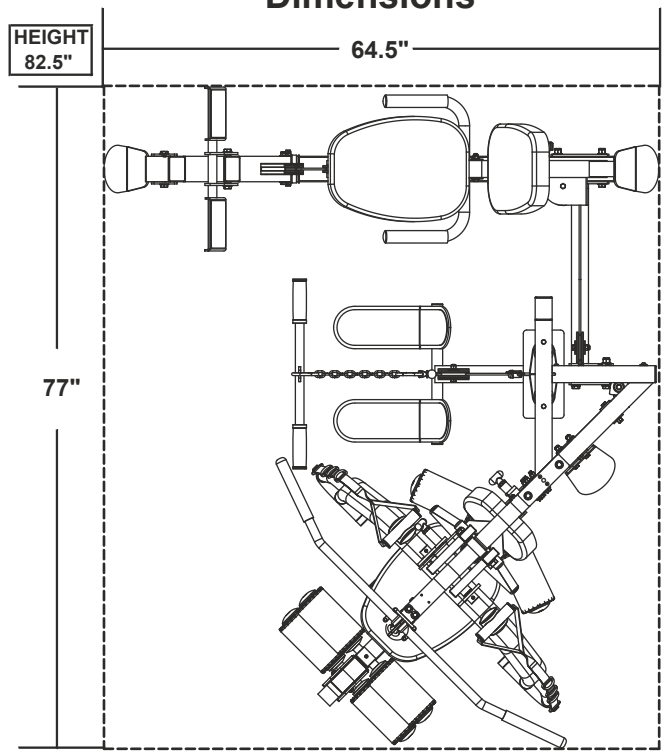

GL Base Gym Dimensions

GL with Leg Press Option Dimensions

Floor Space: 44.5" X 52.5" X 82.5"

With Optional Leg press: 64.5" x 77" x 82.5"