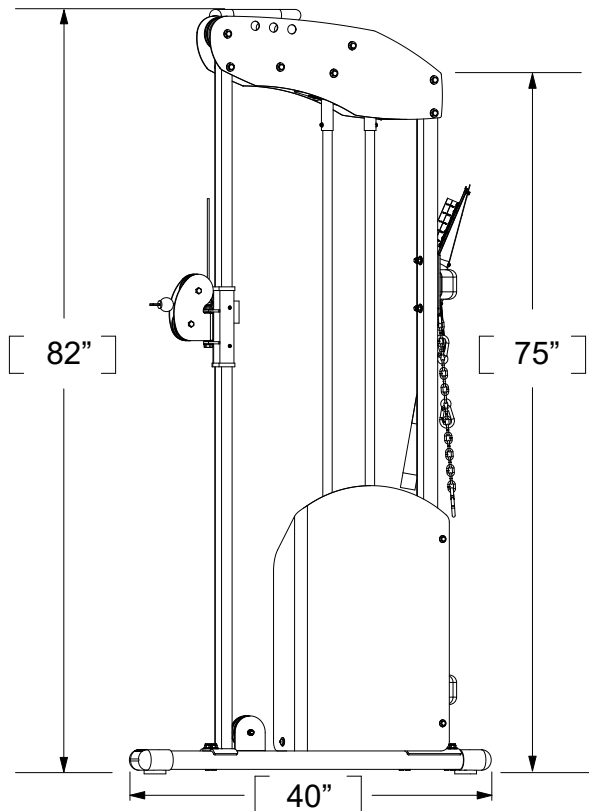

OVERALL DIMENSIONS:  
55"W X 38"D X 82"H

TOP VIEW

FRONT VIEW

SIDE VIEW