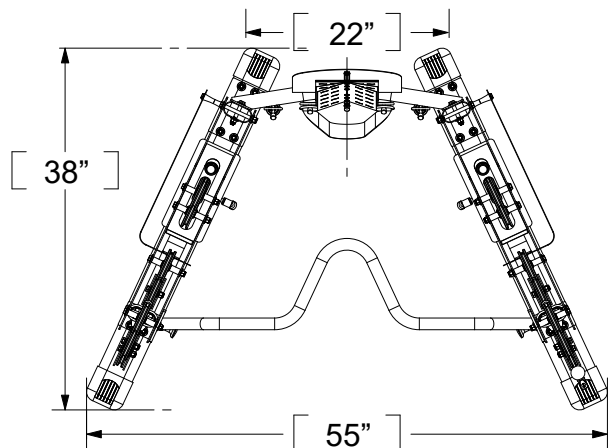

OVERALL DIMENSIONS:  
55"W X 38"D X 82"H

TOP VIEW

FRONT VIEW

SIDE VIEW