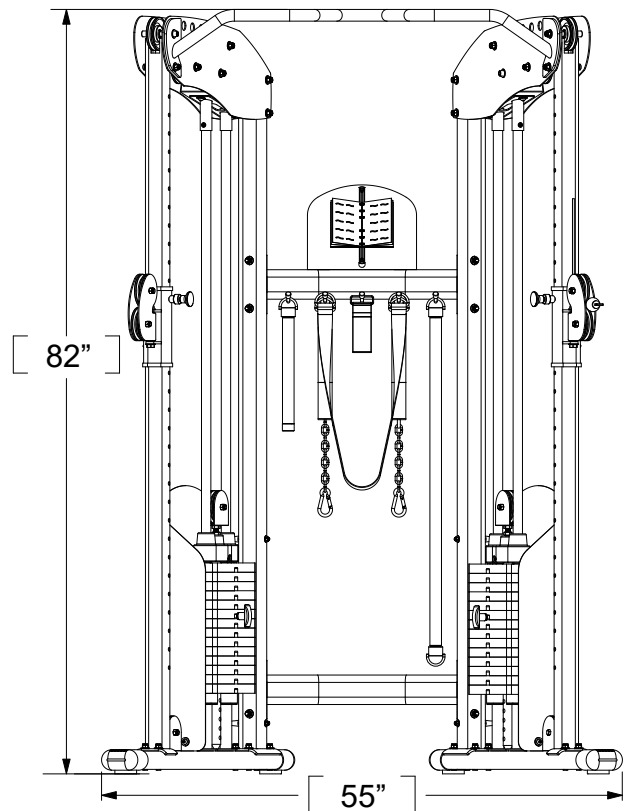

OVERALL DIMENSIONS:  
55"W X 38"D X 82"H

TOP VIEW

FRONT VIEW

SIDE VIEW