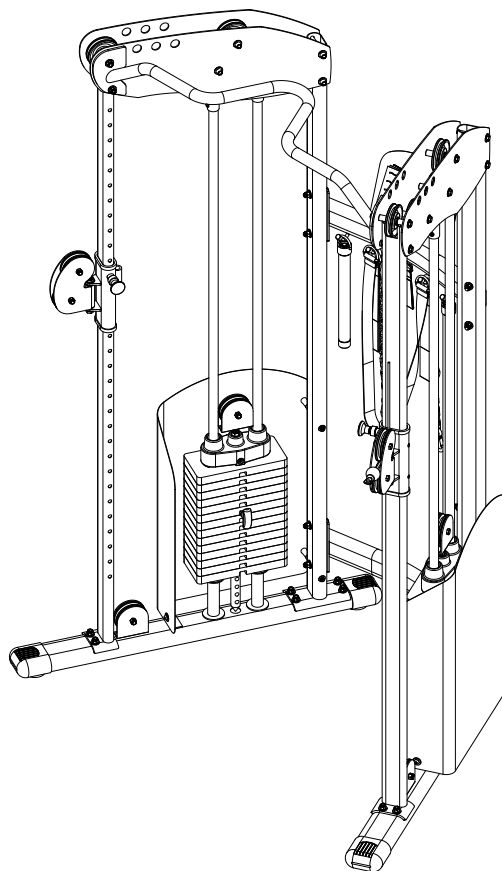

OVERALL DIMENSIONS:  
55"W X 38"D X 82"H

TOP VIEW

FRONT VIEW

SIDE VIEW