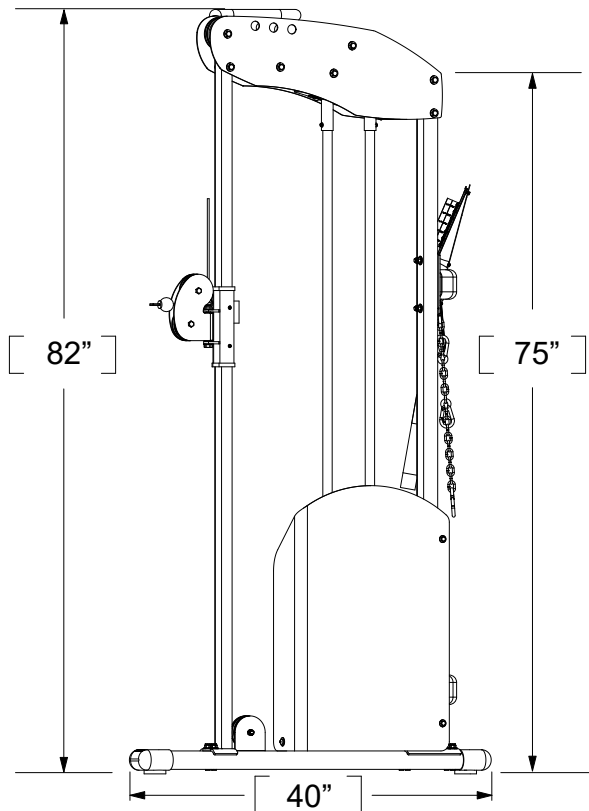

OVERALL DIMENSIONS:
55"W X 40"D X 82"H

TOP VIEW

FRONT VIEW

SIDE VIEW