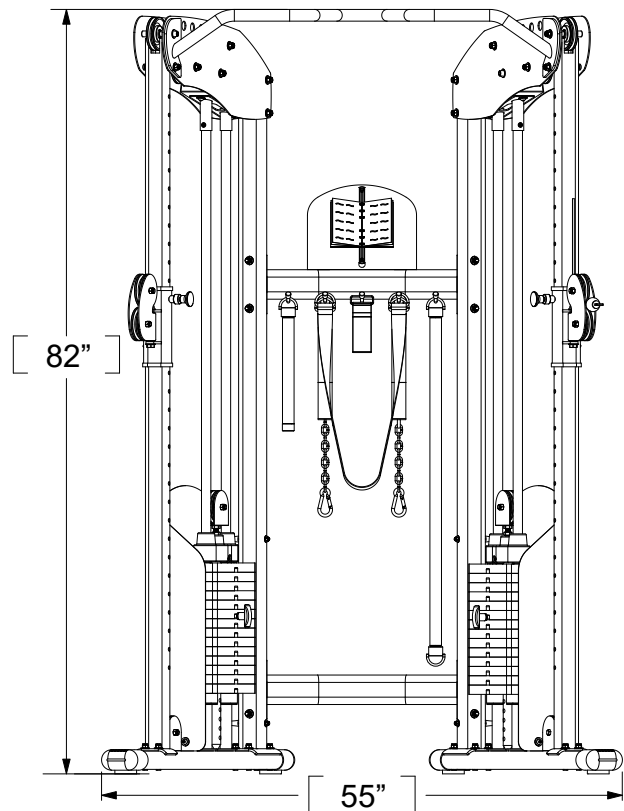

OVERALL DIMENSIONS:
55"W X 40"D X 82"H

TOP VIEW

FRONT VIEW

SIDE VIEW