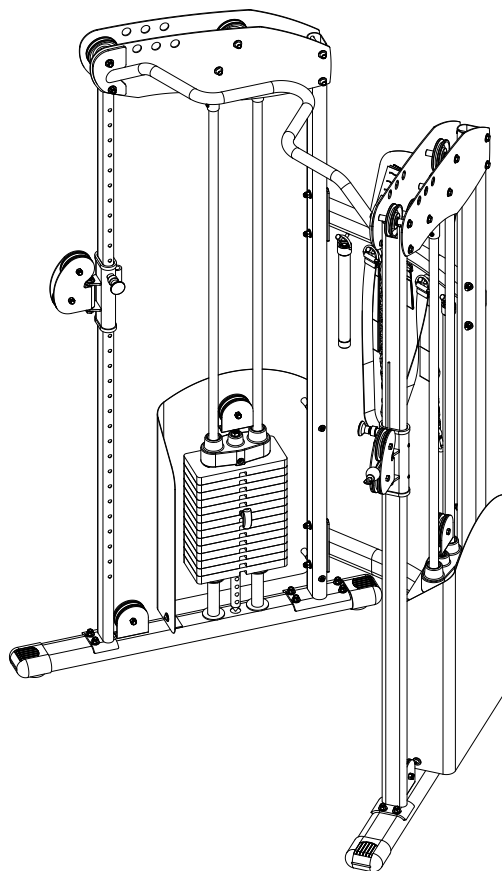

OVERALL DIMENSIONS:
55"W X 40"D X 82"H

TOP VIEW

FRONT VIEW

SIDE VIEW