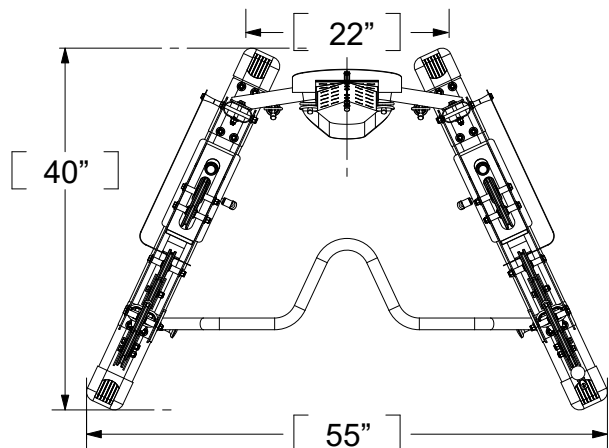

OVERALL DIMENSIONS:
55"W X 40"D X 82"H

TOP VIEW

FRONT VIEW

SIDE VIEW