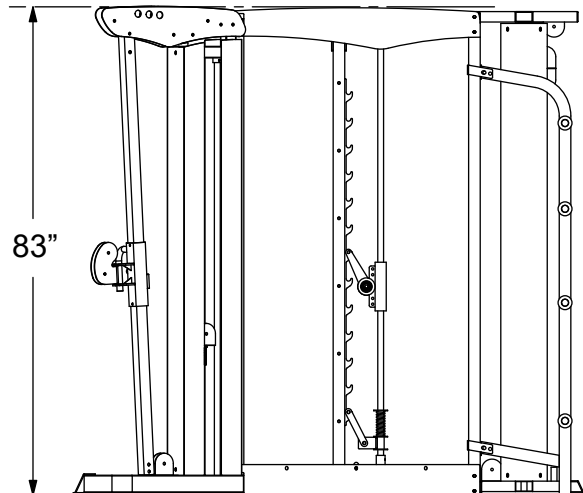

BODYCRAFT

Jones Light Commercial

With Functional Cable Crossover/Lat and Plate Rack Options

Top View

Front View

Side View

Base Unit: 84" W x 42" D (54" W x 42" D without Bar)
Base with Lat and/or Plate Rack Option(s): 84" W x 59.5"
Base with Functional Cable Crossover: 89" W x 69.5" D
Base with ALL Options: 89" W x 87" D

Height 83"

BODYCRAFT

Jones Light Commercial

With Lat and/or Plate Rack Options

Top View

Front View

Side View

Base Unit: 84" W x 42" D (54" W x 42" D without Bar)
Base w/Lat and/or Plate Rack Option(s): 84" W x 59.5" D

Height 83"

BODYCRAFT

Jones Light Commercial

Base with Bar

Top View

Front View

Side View

Base Unit: 84" W x 42" D (54" W x 42" D without Bar)

Height 83"