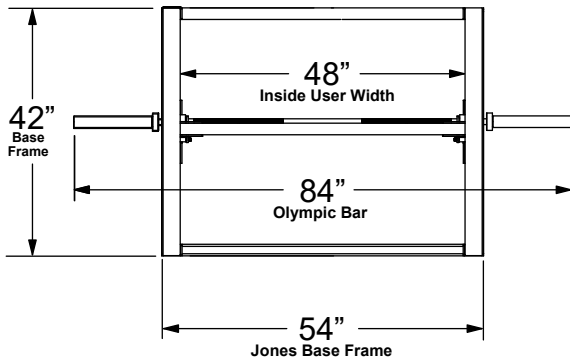

BODYCRAFT

Jones Light Commercial

With Functional Cable Crossover/Lat and Plate Rack Options

Top View

Front View

Side View

Base Unit: 84" W x 42" D (54" W x 42" D without Bar)
Base with Lat and/or Plate Rack Option(s): 84" W x 59.5"
Base with Functional Cable Crossover: 89" W x 69.5" D
Base with ALL Options: 89" W x 87" D

Height 83"

BODYCRAFT

Jones Light Commercial

With Lat and/or Plate Rack Options

Top View

Front View

Side View

Base Unit: 84" W x 42" D (54" W x 42" D without Bar)
Base w/Lat and/or Plate Rack Option(s): 84" W x 59.5" D

Height 83"

BODYCRAFT

Jones Light Commercial

Base with Bar

Top View

Front View

Side View

Base Unit: 84" W x 42" D (54" W x 42" D without Bar)

Height 83"