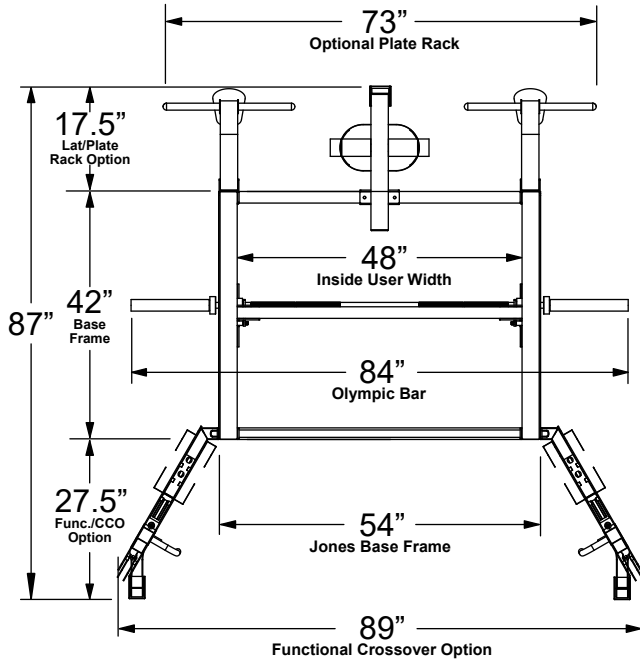

BODYCRAFT

Jones Light Commercial

With Functional Cable Crossover/Lat and Plate Rack Options

Top View

Front View

Side View

Base Unit: 84" W x 42" D (54" W x 42" D without Bar)
Base with Lat and/or Plate Rack Option(s): 84" W x 59.5"
Base with Functional Cable Crossover: 89" W x 69.5" D
Base with ALL Options: 89" W x 87" D

Height 83"

BODYCRAFT

Jones Light Commercial

With Lat and/or Plate Rack Options

Top View

Front View

Side View

Base Unit: 84" W x 42" D (54" W x 42" D without Bar)
Base w/Lat and/or Plate Rack Option(s): 84" W x 59.5" D

Height 83"

BODYCRAFT

Jones Light Commercial

Base with Bar

Top View

Front View

Side View

Base Unit: 84" W x 42" D (54" W x 42" D without Bar)

Height 83"