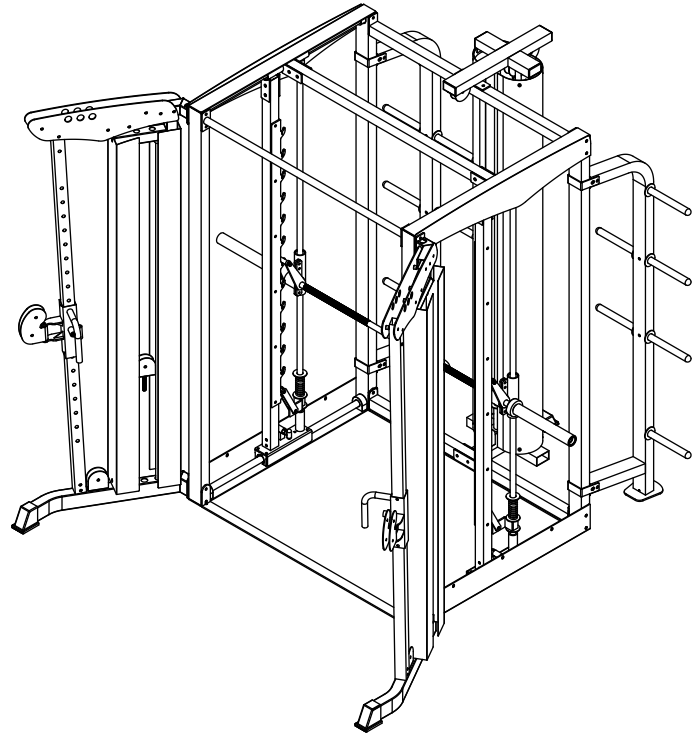

BODYCRAFT

Jones Light Commercial

With Functional Cable Crossover/Lat and Plate Rack Options

Top View

Front View

Side View

Base Unit: 84" W x 42" D (54" W x 42" D without Bar)
Base with Lat and/or Plate Rack Option(s): 84" W x 59.5"
Base with Functional Cable Crossover: 89" W x 69.5" D
Base with ALL Options: 89" W x 87" D

Height 83"

BODYCRAFT

Jones Light Commercial

With Lat and/or Plate Rack Options

Top View

Front View

Side View

Base Unit: 84" W x 42" D (54" W x 42" D without Bar)
Base w/Lat and/or Plate Rack Option(s): 84" W x 59.5" D

Height 83"

BODYCRAFT

Jones Light Commercial

Base with Bar

Top View

Front View

Side View

Base Unit: 84" W x 42" D (54" W x 42" D without Bar)

Height 83"