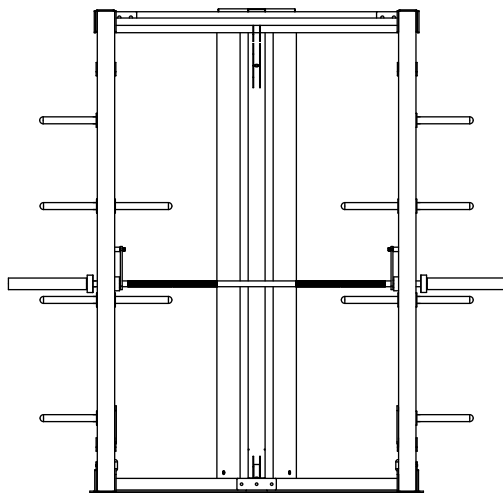

BODYCRAFT

Jones Light Commercial

With Functional Cable Crossover/Lat and Plate Rack Options

Top View

Front View

Side View

Base Unit: 84" W x 42" D (54" W x 42" D without Bar)
Base with Lat and/or Plate Rack Option(s): 84" W x 59.5"
Base with Functional Cable Crossover: 89" W x 69.5" D
Base with ALL Options: 89" W x 87" D

Height 83"

BODYCRAFT

Jones Light Commercial

With Lat and/or Plate Rack Options

Top View

Front View

Side View

Base Unit: 84" W x 42" D (54" W x 42" D without Bar)
Base w/Lat and/or Plate Rack Option(s): 84" W x 59.5" D

Height 83"

BODYCRAFT

Jones Light Commercial

Base with Bar

Top View

Front View

Side View

Base Unit: 84" W x 42" D (54" W x 42" D without Bar)

Height 83"