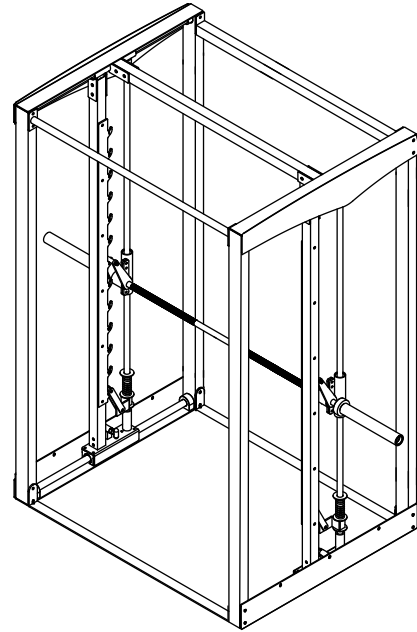

BODYCRAFT

Jones Light Commercial

With Functional Cable Crossover/Lat and Plate Rack Options

Top View

Front View

Side View

Base Unit: 84" W x 42" D (54" W x 42" D without Bar)
Base with Lat and/or Plate Rack Option(s): 84" W x 59.5"
Base with Functional Cable Crossover: 89" W x 69.5" D
Base with ALL Options: 89" W x 87" D

Height 83"

BODYCRAFT

Jones Light Commercial

With Lat and/or Plate Rack Options

Top View

Front View

Side View

Base Unit: 84" W x 42" D (54" W x 42" D without Bar)
Base w/Lat and/or Plate Rack Option(s): 84" W x 59.5" D

Height 83"

BODYCRAFT

Jones Light Commercial

Base with Bar

Top View

Front View

Side View

Base Unit: 84" W x 42" D (54" W x 42" D without Bar)

Height 83"