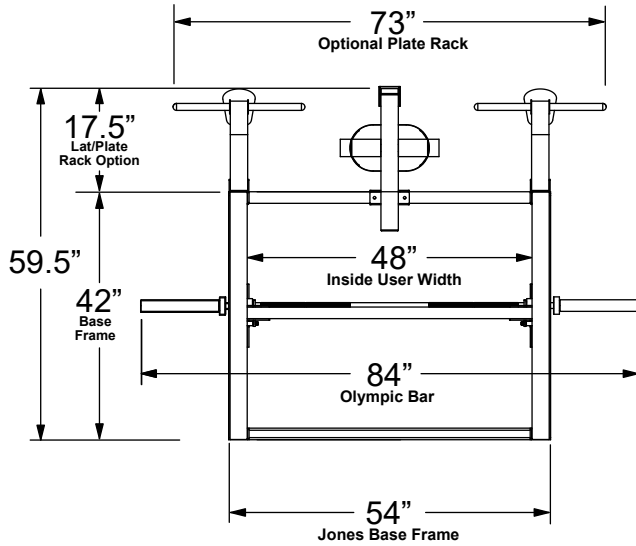

BODYCRAFT

Jones Light Commercial

With Functional Cable Crossover/Lat and Plate Rack Options

Top View

Front View

Side View

Base Unit: 84" W x 42" D (54" W x 42" D without Bar)
Base with Lat and/or Plate Rack Option(s): 84" W x 59.5"
Base with Functional Cable Crossover: 89" W x 69.5" D
Base with ALL Options: 89" W x 87" D

Height 83"

BODYCRAFT

Jones Light Commercial

With Lat and/or Plate Rack Options

Top View

Front View

Side View

Base Unit: 84" W x 42" D (54" W x 42" D without Bar)
Base w/Lat and/or Plate Rack Option(s): 84" W x 59.5" D

Height 83"

BODYCRAFT

Jones Light Commercial

Base with Bar

Top View

Front View

Side View

Base Unit: 84" W x 42" D (54" W x 42" D without Bar)

Height 83"