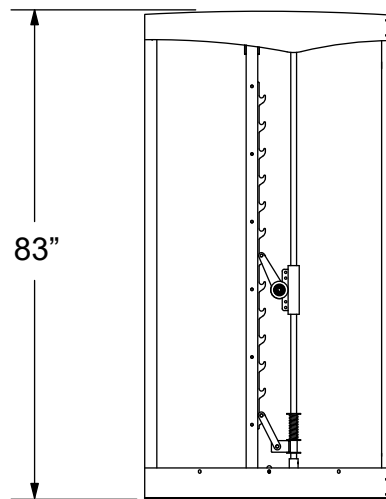

BODYCRAFT

Jones Light Commercial

With Functional Cable Crossover/Lat and Plate Rack Options

Top View

Front View

Side View

Base Unit: 84" W x 42" D (54" W x 42" D without Bar)
Base with Lat and/or Plate Rack Option(s): 84" W x 59.5"
Base with Functional Cable Crossover: 89" W x 69.5" D
Base with ALL Options: 89" W x 87" D

Height 83"

BODYCRAFT

Jones Light Commercial

With Lat and/or Plate Rack Options

Top View

Front View

Side View

Base Unit: 84" W x 42" D (54" W x 42" D without Bar)
Base w/Lat and/or Plate Rack Option(s): 84" W x 59.5" D

Height 83"

BODYCRAFT

Jones Light Commercial

Base with Bar

Top View

Front View

Side View

Base Unit: 84" W x 42" D (54" W x 42" D without Bar)

Height 83"