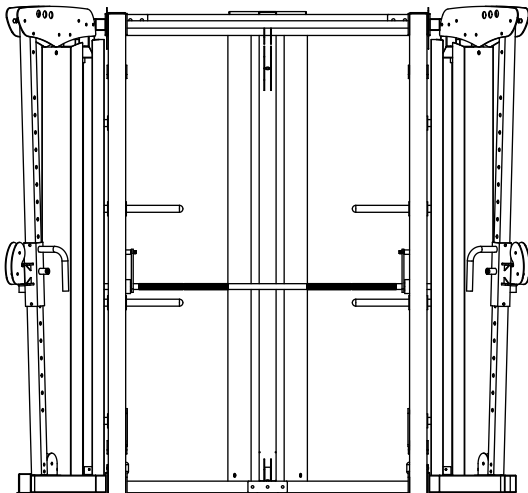

BODYCRAFT

Jones Light Commercial

With Functional Cable Crossover/Lat and Plate Rack Options

Top View

Front View

Side View

Base Unit: 84" W x 42" D (54" W x 42" D without Bar)
Base with Lat and/or Plate Rack Option(s): 84" W x 59.5"
Base with Functional Cable Crossover: 89" W x 69.5" D
Base with ALL Options: 89" W x 87" D

Height 83"

BODYCRAFT

Jones Light Commercial

With Lat and/or Plate Rack Options

Top View

Front View

Side View

Base Unit: 84" W x 42" D (54" W x 42" D without Bar)
Base w/Lat and/or Plate Rack Option(s): 84" W x 59.5" D

Height 83"

BODYCRAFT

Jones Light Commercial

Base with Bar

Top View

Front View

Side View

Base Unit: 84" W x 42" D (54" W x 42" D without Bar)

Height 83"