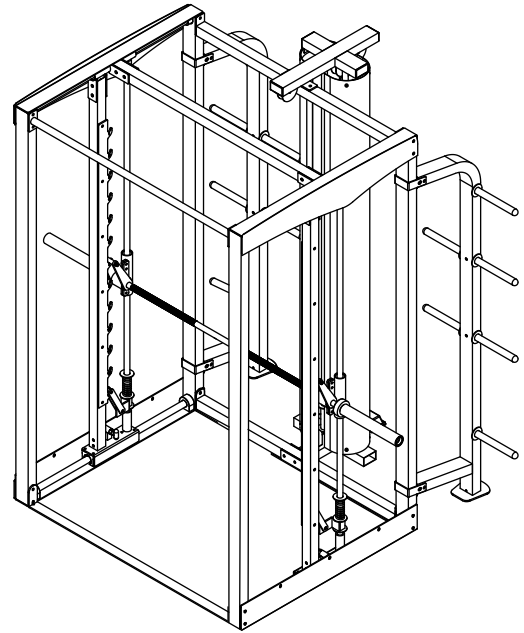

BODYCRAFT

Jones Light Commercial

With Functional Cable Crossover/Lat and Plate Rack Options

Top View

Front View

Side View

Base Unit: 84" W x 42" D (54" W x 42" D without Bar)
Base with Lat and/or Plate Rack Option(s): 84" W x 59.5"
Base with Functional Cable Crossover: 89" W x 69.5" D
Base with ALL Options: 89" W x 87" D

Height 83"

BODYCRAFT

Jones Light Commercial

With Lat and/or Plate Rack Options

Top View

Front View

Side View

Base Unit: 84" W x 42" D (54" W x 42" D without Bar)
Base w/Lat and/or Plate Rack Option(s): 84" W x 59.5" D

Height 83"

BODYCRAFT

Jones Light Commercial

Base with Bar

Top View

Front View

Side View

Base Unit: 84" W x 42" D (54" W x 42" D without Bar)

Height 83"