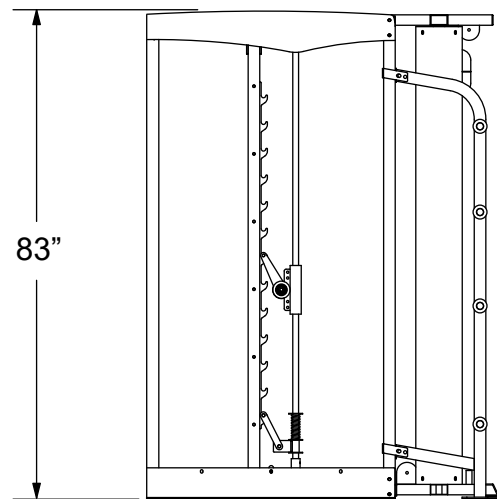

BODYCRAFT

Jones Light Commercial

With Functional Cable Crossover/Lat and Plate Rack Options

Top View

Front View

Side View

Base Unit: 84" W x 42" D (54" W x 42" D without Bar)
Base with Lat and/or Plate Rack Option(s): 84" W x 59.5"
Base with Functional Cable Crossover: 89" W x 69.5" D
Base with ALL Options: 89" W x 87" D

Height 83"

BODYCRAFT

Jones Light Commercial

With Lat and/or Plate Rack Options

Top View

Front View

Side View

Base Unit: 84" W x 42" D (54" W x 42" D without Bar)
Base w/Lat and/or Plate Rack Option(s): 84" W x 59.5" D

Height 83"

BODYCRAFT

Jones Light Commercial

Base with Bar

Top View

Front View

Side View

Base Unit: 84" W x 42" D (54" W x 42" D without Bar)

Height 83"