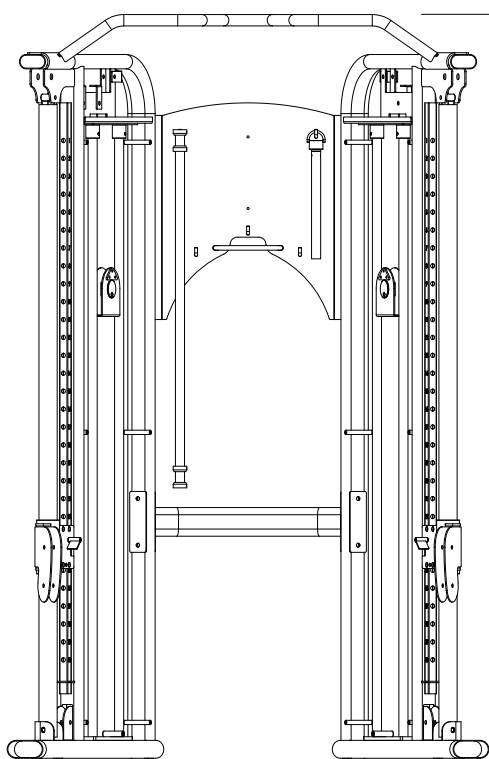

OVERALL DIMENSIONS:
52"W X 39"D X 82"H

TOP VIEW

FRONT VIEW

SIDE VIEW