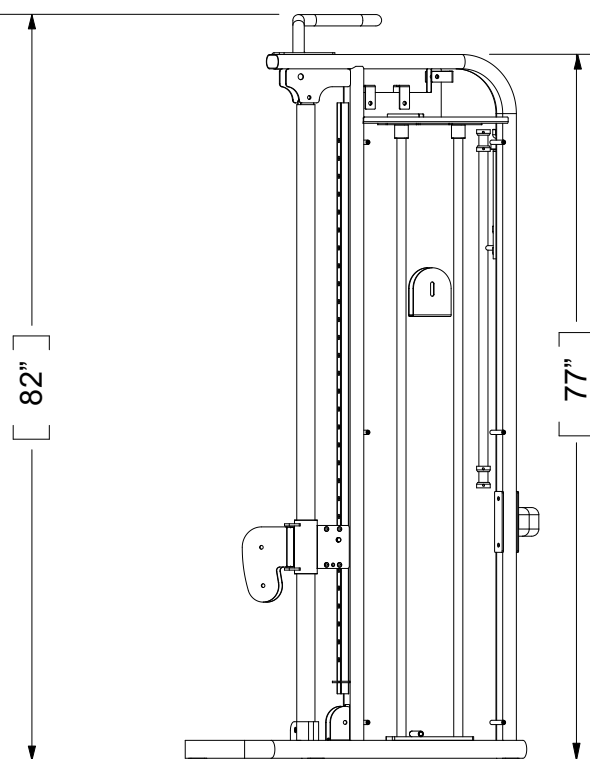

OVERALL DIMENSIONS:
52"W X 39"D X 82"H

TOP VIEW

FRONT VIEW

SIDE VIEW