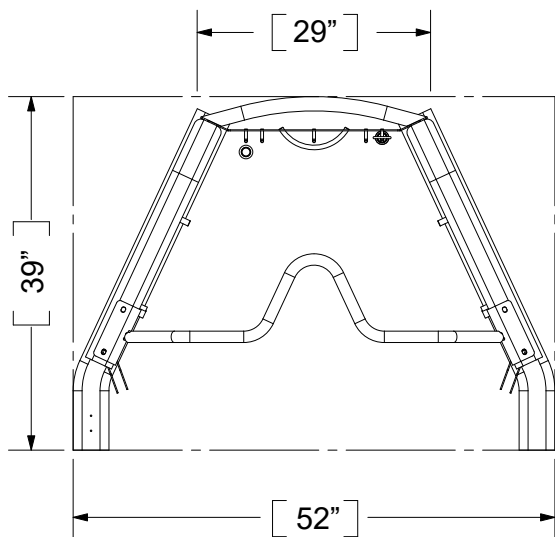

OVERALL DIMENSIONS:
52"W X 39"D X 82"H

TOP VIEW

FRONT VIEW

SIDE VIEW