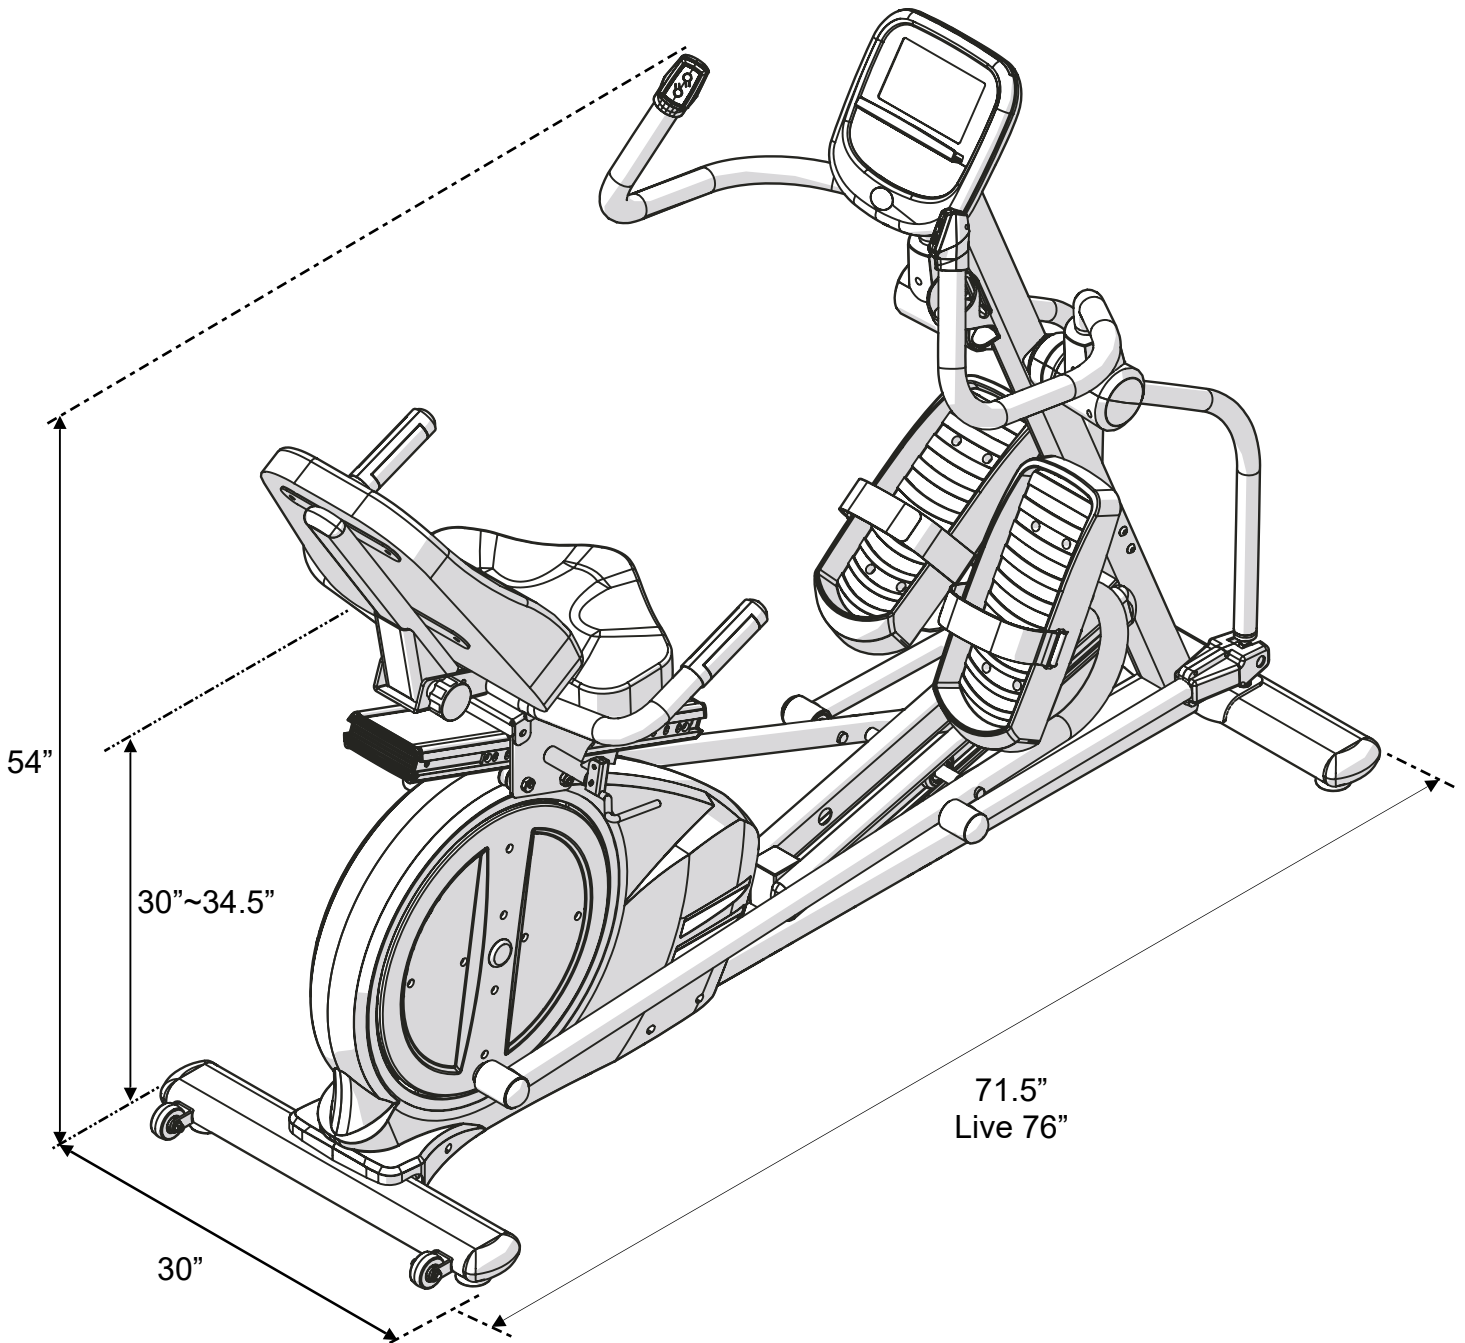

BODYCRAFT

SCT400g-SC41

Product Dimensions

Assembled Dimensions: 71.5" x 30" x 54"

Live Dimensions: 76" x 30" x 54"

Seat Height: 30" - 34.5"