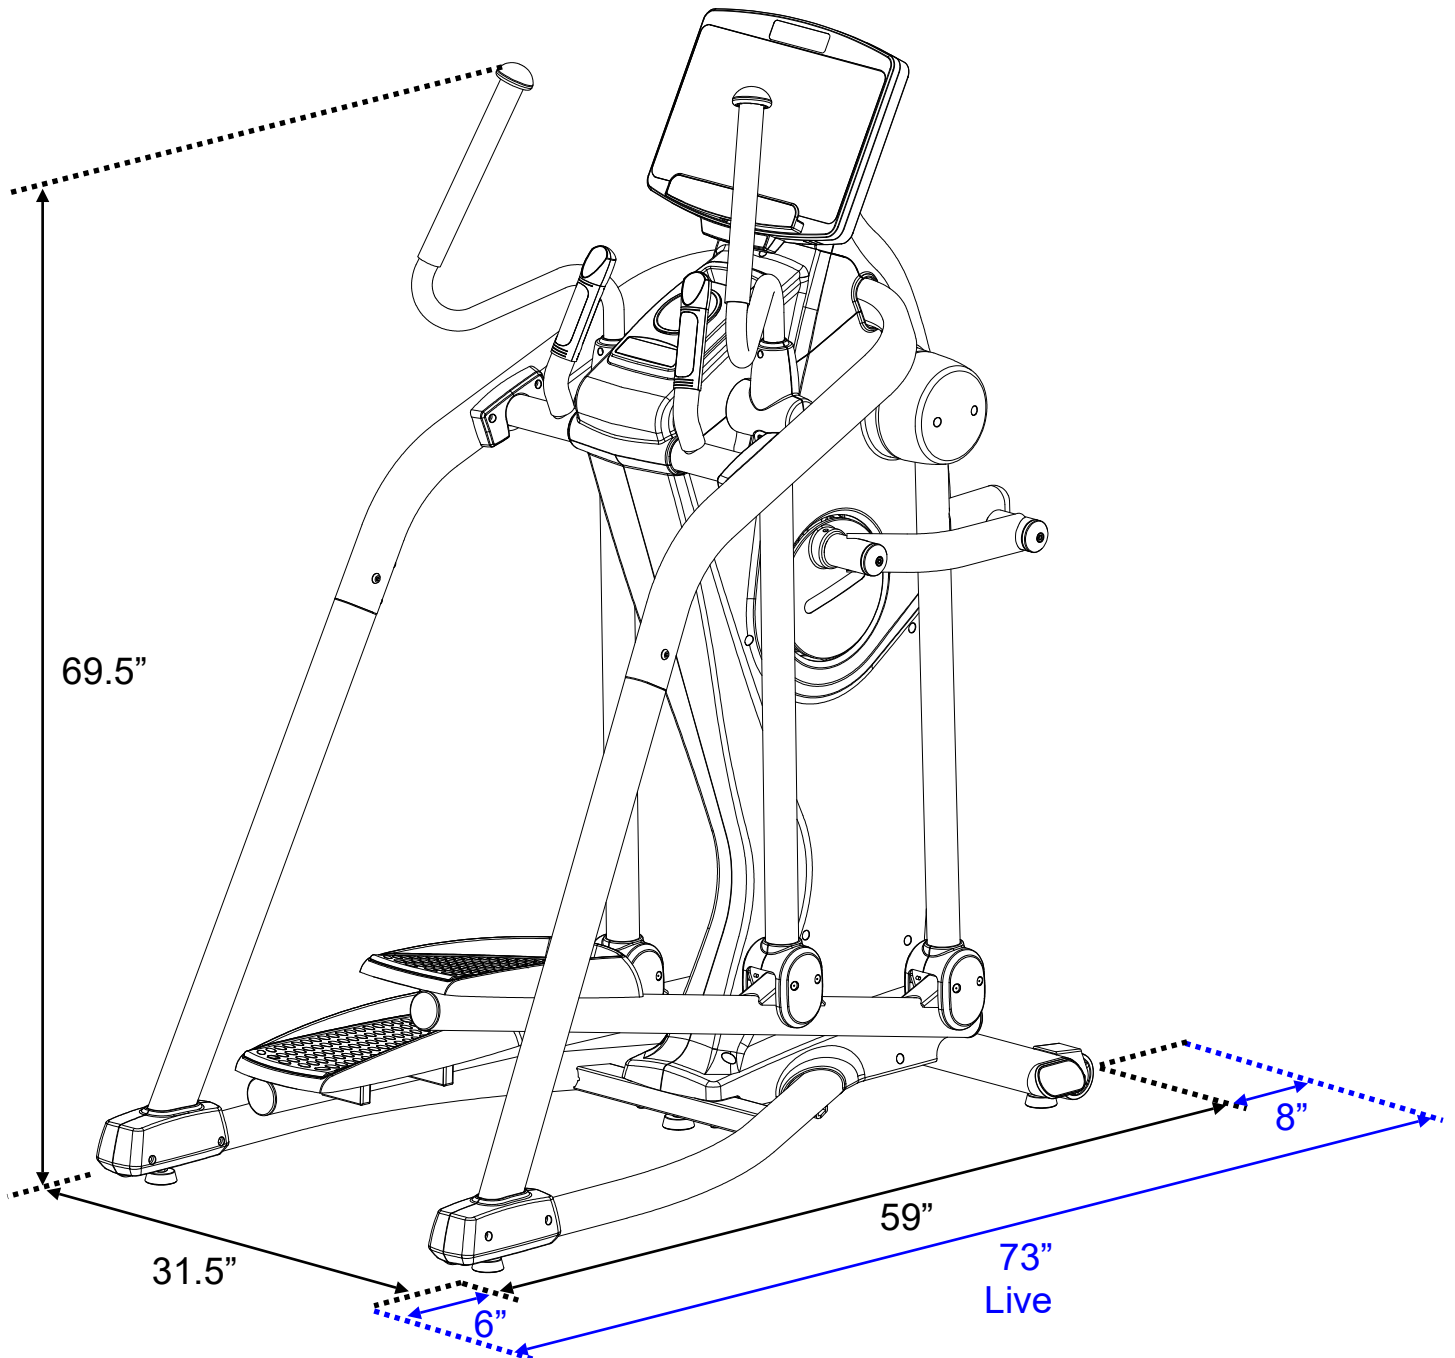

BODYCRAFT

E1000-E1K1 Product Dimensions

Assembled Dimensions: 59" x 31.5" x 69.5"

Live Dimensions: 73" x 31.5" x 69.5"

Step-up Height: 10"