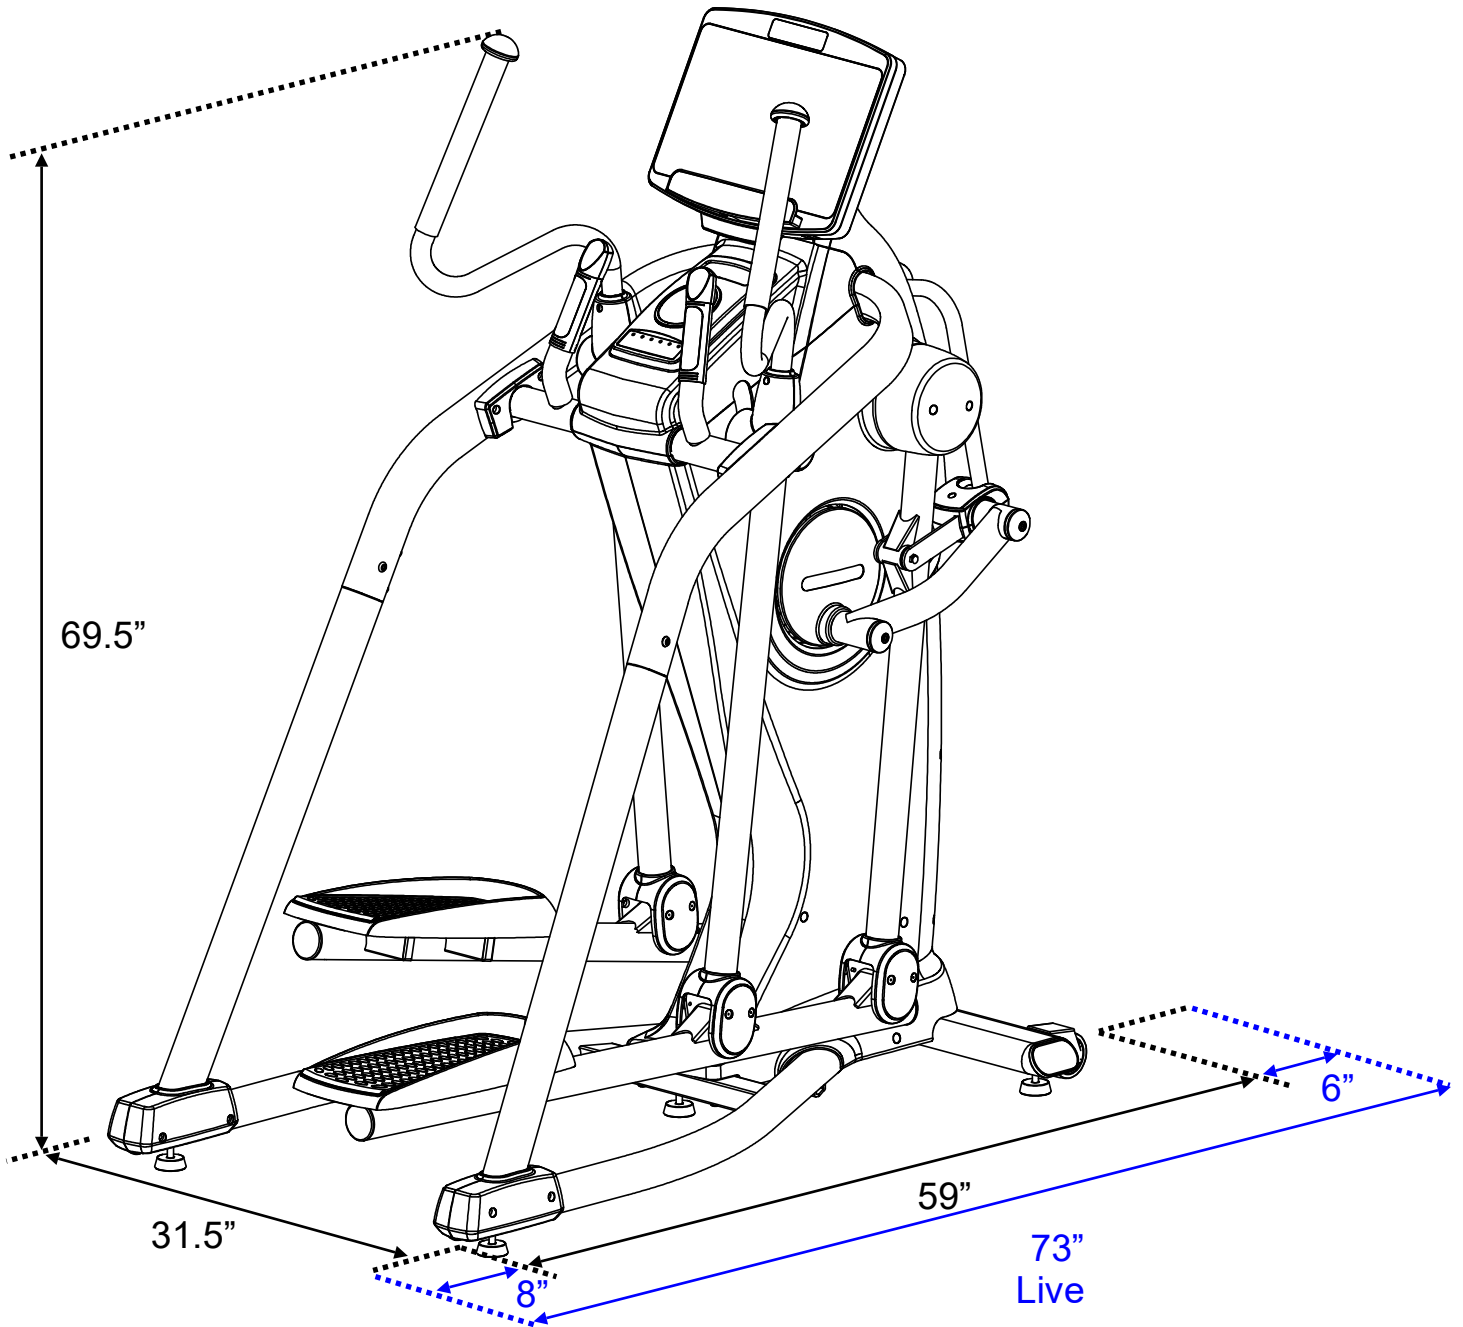

# BODYCRAFT

## E1200-E120 Product Dimensions

Assembled Dimensions: 59" x 31.5" x 69.5"

Live Dimensions: 73" x 31.5" x 69.5"

Step-up Height: 10"