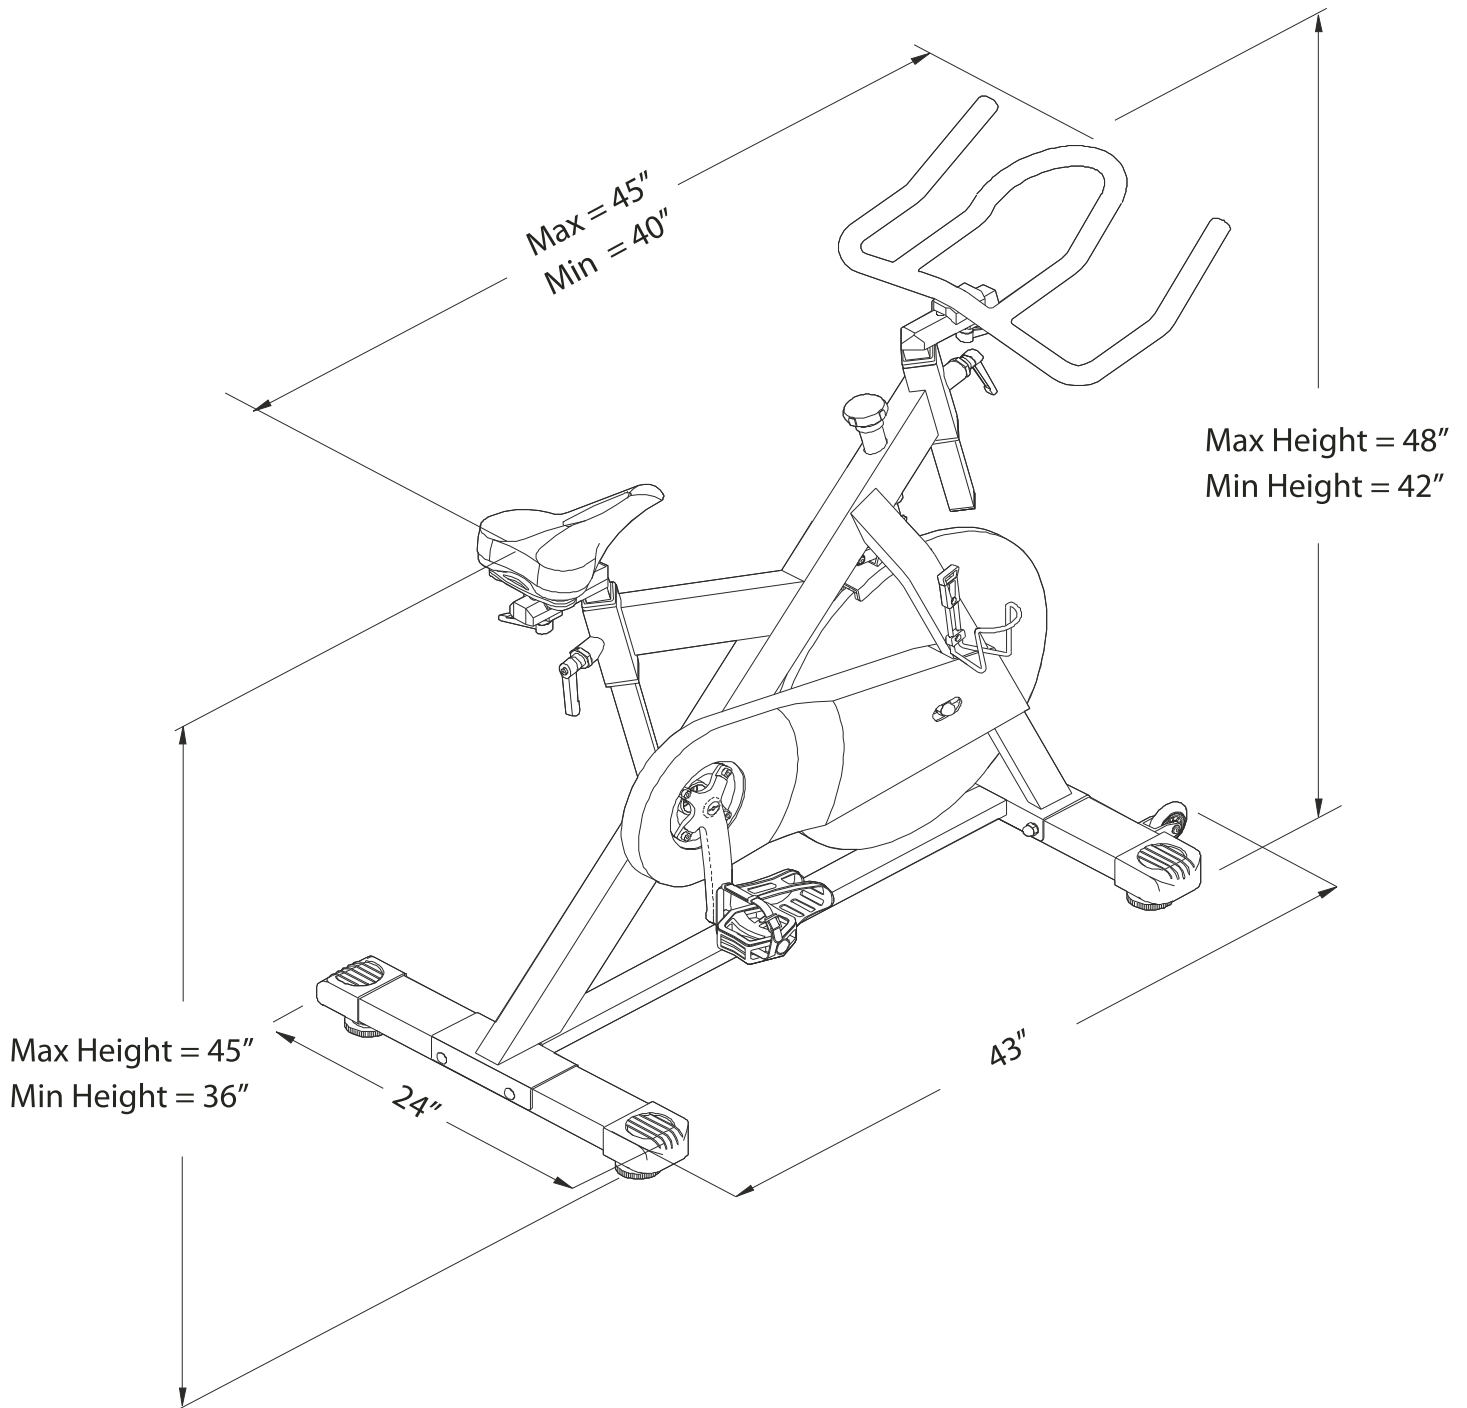

BODYCRAFT

SPX-MAG Indoor Cycle

- Assembled Dimensions/Weight: 45" Long x 24" Wide x 48" High / Weight: 109 lbs.
- Shipping Box Dimensions/Weight: 44" Long x 10" Wide x 38" High / Weight: 122 lbs.