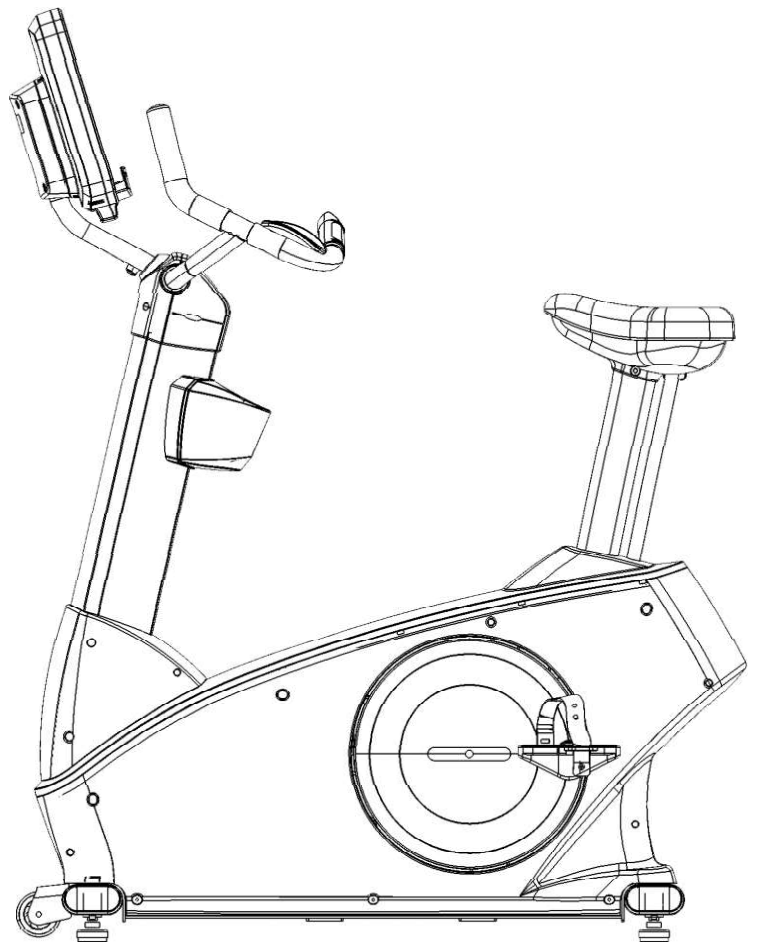

BODYCRAFT

U1000 EXP Upright Bike Dimensions: 44"L x 26"W x 60"H

Top View

U1000-U1K1

Front View

Side View