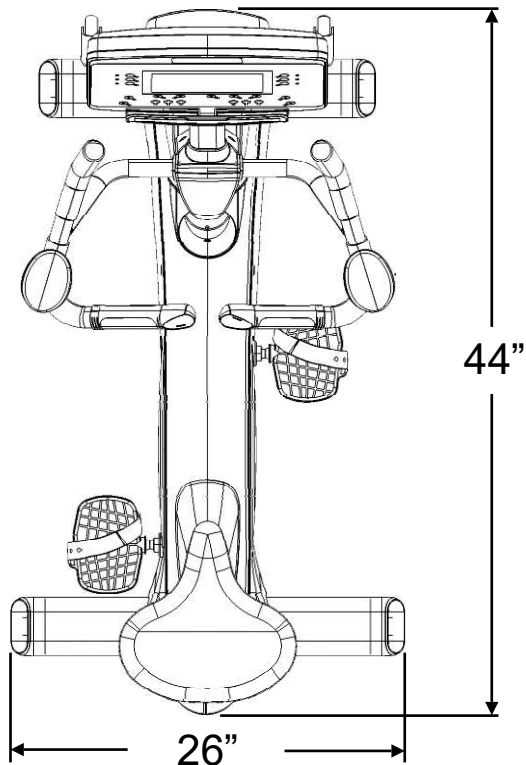

BODYCRAFT

U1000 EXP Upright Bike Dimensions: 44"L x 26"W x 60"H

Top View

U1000-U1K1

Front View

Side View