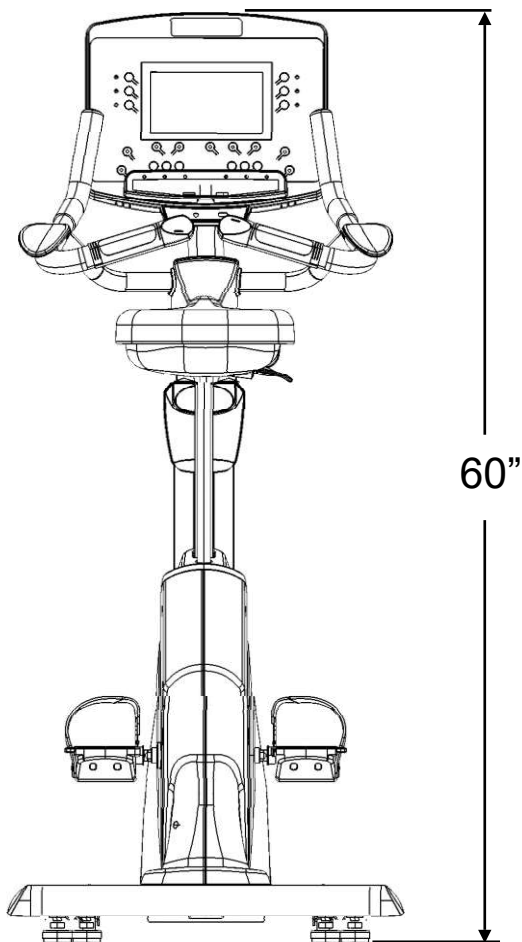

BODYCRAFT

U1000 EXP Upright Bike Dimensions: 44"L x 26"W x 60"H

Top View

U1000-U1K1

Front View

Side View