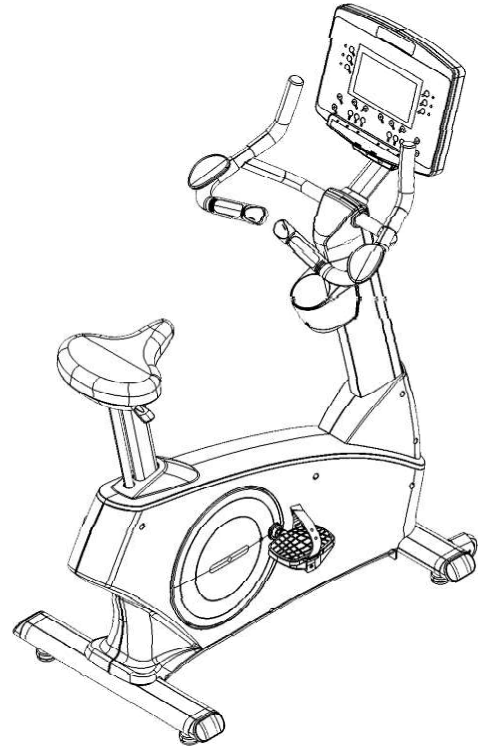

BODYCRAFT

U1000 EXP Upright Bike Dimensions: 44"L x 26"W x 60"H

Top View

U1000-U1K1

Front View

Side View