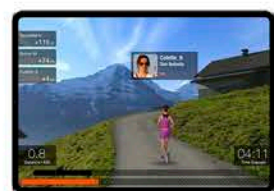

CONNECT TO THESE APPS AND OTHERS

ZWIFT
Run in the real world and power across our virtual worlds. Pair up your Bluetooth enabled supported treadmill and get going.

RUN SOCIAL
Run through real-world videos of beautiful locations with "mixed reality" technology. Enjoy on your iPad/iPhone or via casting.

VIRTUAL RUNNER
An exciting approach to treadmill running. Videos of popular courses speed up and slow down to your pace, immersing you in the experience.

KINOMAP
Train all over the world with thousands of virtual videos available. Navigate the world on a treadmill bike, or rowing machine.

WAHOO FITNESS
Fitness tracking and heart rate training for Cardio, Running, & Walking. Save heart rate, calories burned, and workout data.

ENHANCE YOUR EXPERIENCE

Connect an Optional BT/ANT+ Wireless Monitor Directly to Apps or the Console for Heart Rate, Calories Burned, Cadence, Running Analytics, AND MORE!