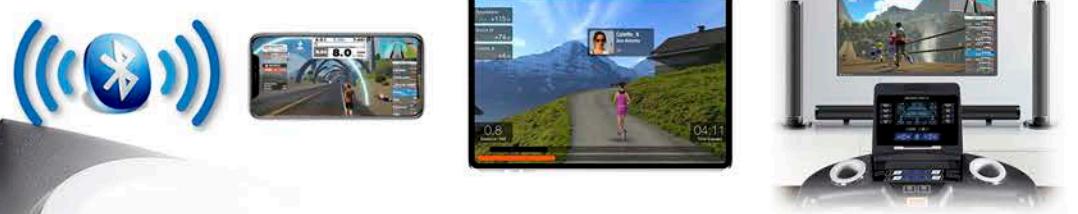

BODYCRAFT HI-DEF LCD CONSOLE

CONSOLE FEATURES

- 9" Black Mask LCD Interactive Computer Display
- Constantly Displays, Time, Speed, Incline, Track with Lap Counter, Calories, Steps, Pulse, Pace & Distance
- 2 Definable User Profiles
- Programs Include: Quick Start, Manual (Time Distance Calories), Incline (Hill, Mountain, Random Hill), Speed (Easy, Jog, Sprint) Interval (Speed Interval, HIIT) Races (5K, 10K) HRC (Target, HR Interval)
- Simple to Select Program Keys, Speed & Incline Quick Keys, Customizable Quick Keys
- Reads Heart Rate from Integrated Pulse Grips or Optional Heart Rate Belt - 5KHz Polar Compatible, Bluetooth, ANT+
- Built in Power Save Sleep Mode - (Turn On or Off)
- 3 Speed Cooling Fan
- USB Phone Charger / Software Update
- Step Counter
- 20 Sec Auto Pause Safety Mode
- CSAFE Connector
- GEMConnect Bluetooth / ANT+ Technology
- APP Compatible - Featured Apps: Wahoo RunFit, GymTrakr, Virtual Runner, Zwift, Run Social

COCKPIT DISPLAY
Our Display Constantly Shows You All of the Important Information on One Screen. The Scrolling Message Center Assists You with Direction Before, During, and After, Your Workout. No Toggling Required!

Our new LCD console is equipped with GemConnect Bluetooth/ANT+. This allows applications to access, sync, and process data from the treadmill (speed, time, distance, heart rate, etc). Each app uses this data to create an entertaining user experience and can track, save, and share each workout to third party apps. Use your Smartphone, Tablet, or Cast to a TV!