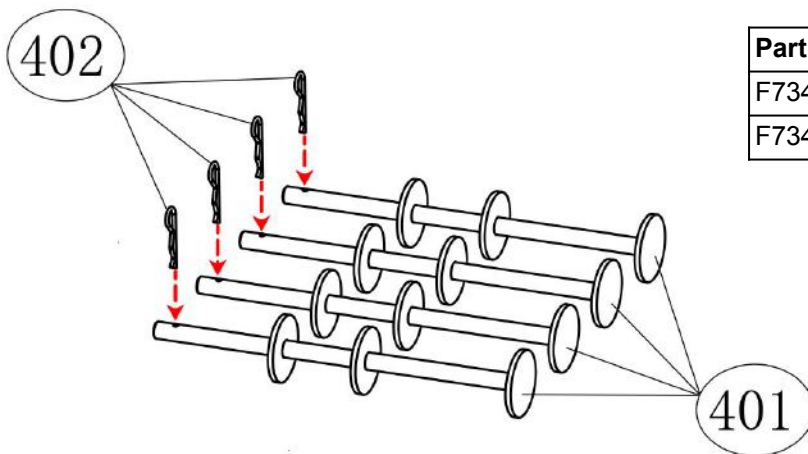

BODYCRAFT

F734 Band Pegs Attachment

Owner's Manual

To see in **FULL COLOR** & additional information, scan this QR code.

Base Lot Number: _____	 BODYCRAFT Lot Code: F734-YYMMDD
Purchased Date: ___ / ___ / _____	
Dealer's Name: _____	
Please register your products at: https://www.bodycraft.com/product-registration/	

Assembled Parts & Detailed Parts Lists

Part #	Detailed Parts List	QTY
F734-401	Band Pegs, Fully Welded	4
F734-402	Cotter Pin	4

STEP 1: Installation of the F734 Attachment to an F730 PRO (Power Rack) or F738 (RFT PRO)