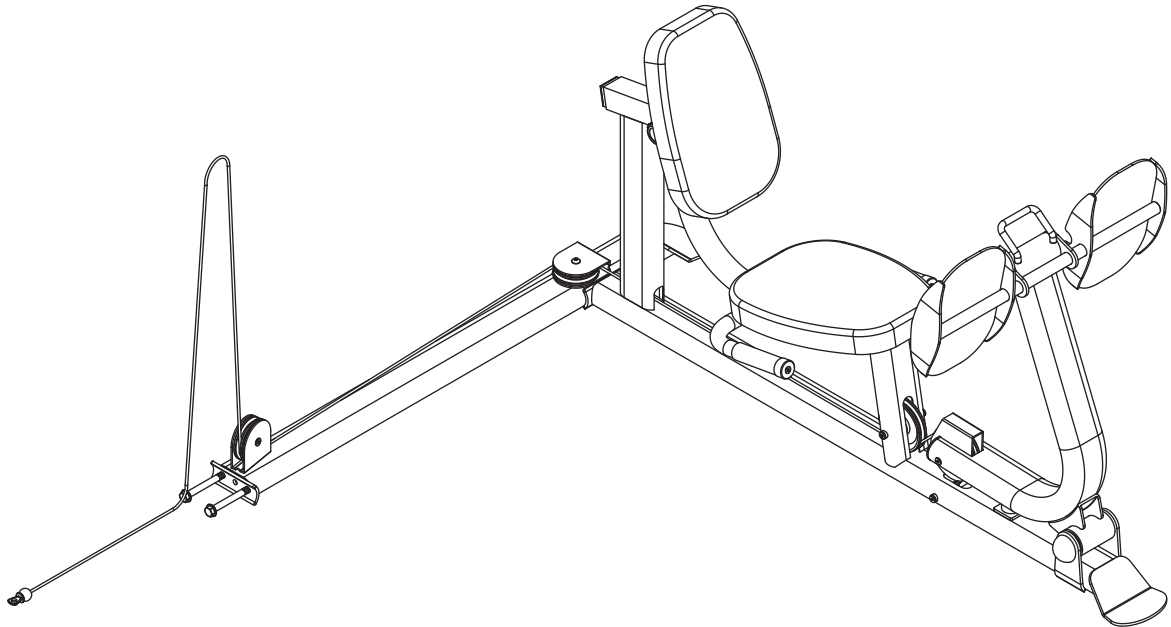

BODYCRAFT

INSTRUCTION MANUAL LEG PRESS OPTION OF ELITE GYM

QUESTION?

As a quality home gym supplier we are committed to your complete satisfaction. If you have questions, or find missing or damaged parts, we will guarantee your complete satisfaction through our authorized dealer service centers or our home office customer service department. Please call your local dealer for assistance or BodyCraft at 800-990-5556 (9:00 AM - 5:00 PM). Our trained technicians will provide immediate assistance to you, free of charge.

Bodycraft is a division of Recreation Supply Inc.
P.O. BOX 181
Sunbury, OH 43074

MA6052